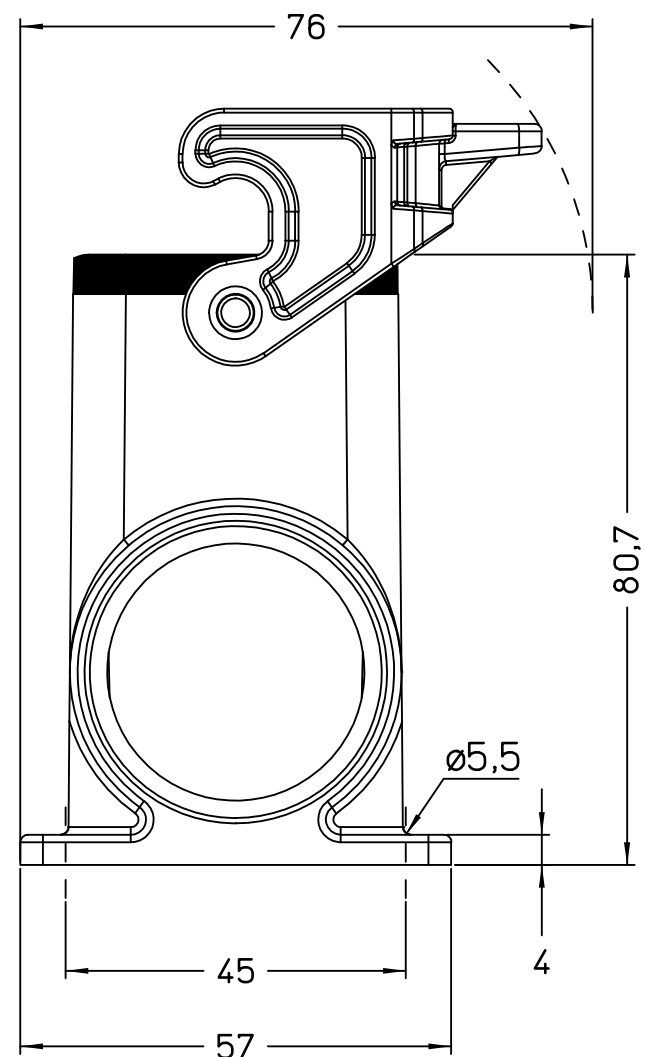

Diritti riservati All rights reserved

Dimensions in mm

Simplified representation with dimensions without tolerance

Original Size A4

JMPAP 24L232

Date 08/11/23

surface mounting housing, size "104.27", 2x M32 side entries,

Sign. G. Renna

with 1 Jei-P lever

Scale
1:1