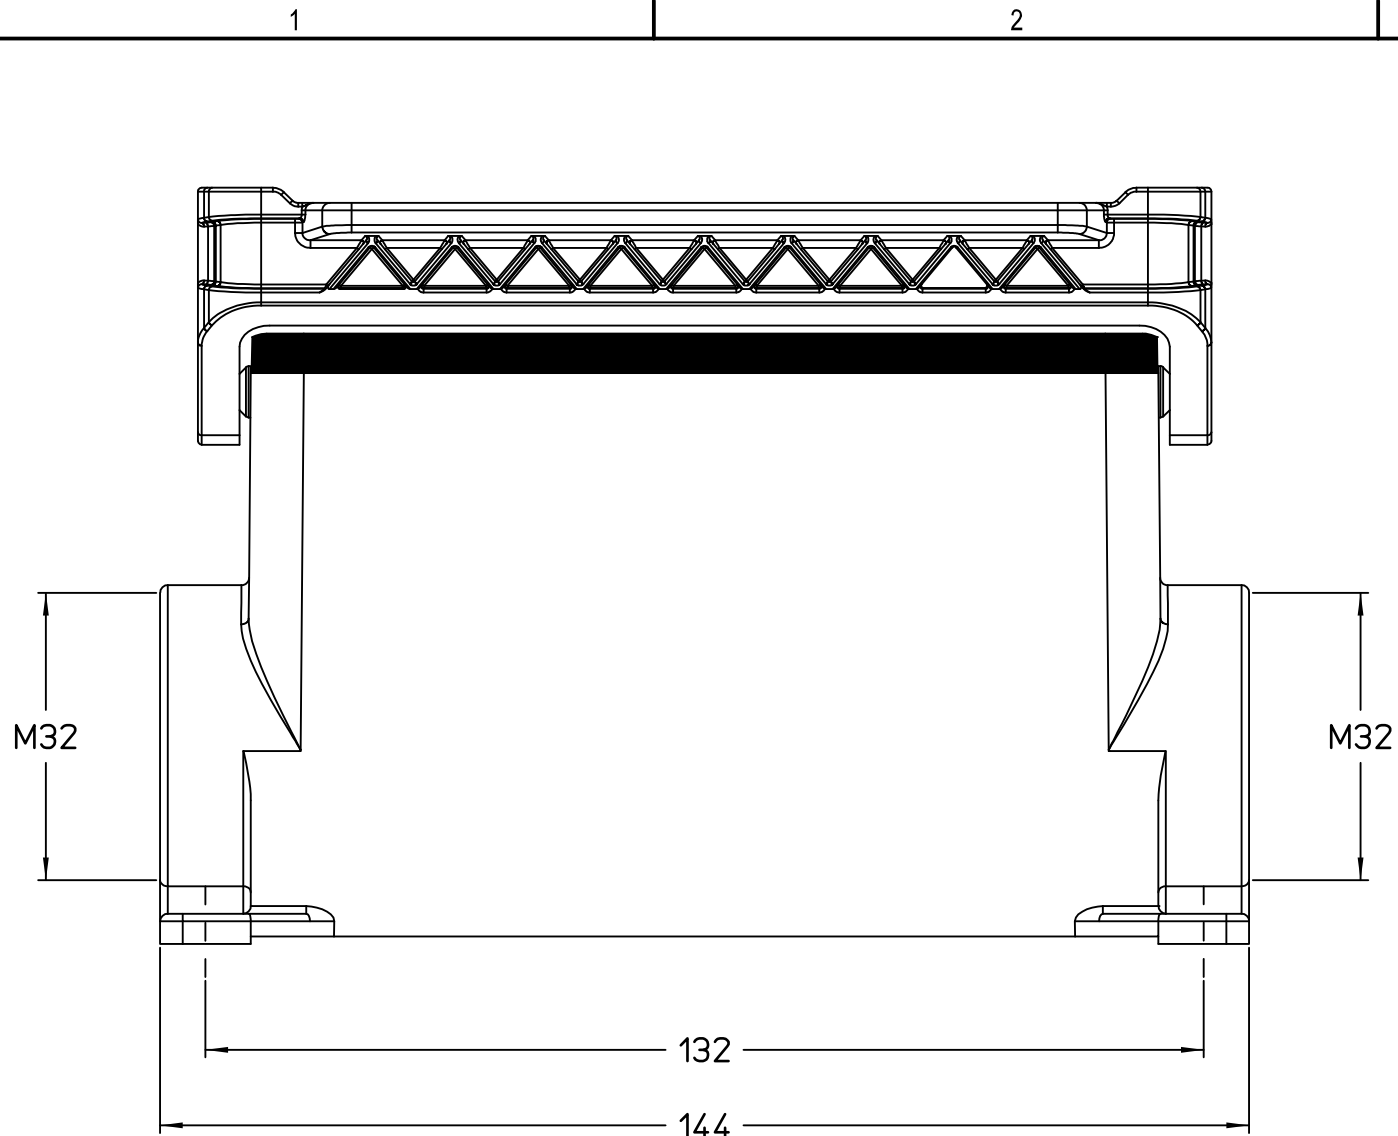

Diritti riservati All rights reserved

Dimensions in mm

Simplified representation with dimensions without tolerance

Original Size A4

JMPAP 24L232

Date 08/11/23

surface mounting housing, size "104.27", 2x M32 side entries,

Sign. G. Renna

with 1 Jei-P lever

Scale
1:1